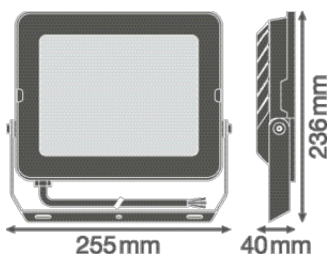

Product features

- Reflector-based, symmetric light distribution with 100° x 100° beam angle
- Surge protection: up to 4 kV (L/N-PE), 2 kV (L-N)
- Mounting bracket with 30° angle and wide rotation area
- Pre-installed, flexible 1 m cable (H05RN-F), wrapped 3 x 1.0 mm² single wires
- Breather membrane to optimize air exchange, without compromising IP protection

Photometrical data

Luminous flux	9000 lm
Luminous efficacy	100 lm/W
Color temperature	6500 K
Light color (designation)	Cool Daylight
Color rendering index Ra	\geq 80
Standard deviation of color matching	< 5 sdc _m
Luminous intensity	-
Low flicker	Yes
Мярка за трептене (Pst LM)	-
Мярка за стробоскопичен ефект (SVM)	-
Photobiological safety group acc. to EN62778	RG1
Photobiological safety group acc. to EN62471	RG1
Beam angle	100 ° x 100 °

Dimensions & Weight

Length	236.00 mm
Width	255.00 mm
Height	40.00 mm
Product weight	1520,00 g
Cable length	1000 mm

Materials & Colors

Product color	Black
Housing color	Black
Body material	Aluminum
Cover material	Tempered glass
Light emitting surface material	Glass
Glow Wire Test according to IEC 60695-2-12	650 °C
Mercury content	0.0 mg