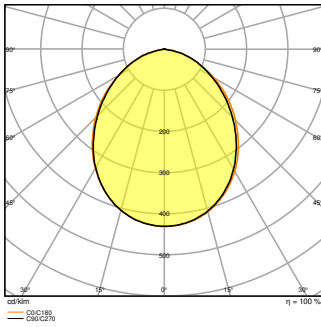

Photometrical data

Luminous flux	9000 lm
Luminous efficacy	100 lm/W
Color temperature	6500 K
Light color (designation)	Cool Daylight
Color rendering index Ra	\geq 80
Standard deviation of color matching	< 5 sdc _m
Luminous intensity	-
Low flicker	Yes
Мярка за трептене (Pst LM)	-
Мярка за стробоскопичен ефект (SVM)	-
Photobiological safety group acc. to EN62778	RG1
Photobiological safety group acc. to EN62471	RG1
Beam angle	100 ° x 100 °

Dimensions & Weight

Length	236.00 mm
Width	255.00 mm
Height	40.00 mm
Product weight	1520,00 g
Cable length	1000 mm

Materials & Colors

Product color	Black
Housing color	Black
Body material	Aluminum
Cover material	Tempered glass
Light emitting surface material	Glass
Glow Wire Test according to IEC 60695-2-12	650 °C
Mercury content	0.0 mg